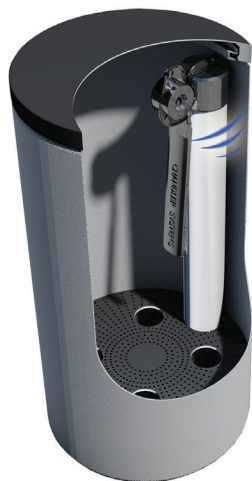

Shark Skin Jacket

- Easy to apply with a quick zip
- No need to remove valve or plumbing
- Insulates tank
- No more condensation
- No more puddles on floor
- Can be applied to most media tank sizes
- Order separately from equipment – Black Color Only

Item Number	Description
SK9J	Shark Skin Jacket for 9 x 48 Tank
SK10J	Shark Skin Jacket for 10 x 54 Tank
SK12J	Shark Skin Jacket for 12 x 52 Tank
SK135J	Shark Skin Jacket for 13 x 54 Tank

REVERE Wireless Low Salt Alarm

Features

- Notifies you almost anywhere in your home when it's time to add salt
- Installs in minutes onto any 3.5" & 4" Brine Well
- Proprietary paddle design provides the most accurate salt level indication on the market
- Revere Paddle Extender Available
- Patent Pending

Patent Pending

Part #R-2014-EXT

Includes:
Receiver w (2) AA Batteries
Transmitter w Power Supply
7" Paddle Extender

Ideal for brine tanks
35"high +

Part #R-2014

Includes:
Receiver w (2) AA Batteries
Transmitter w Power Supply